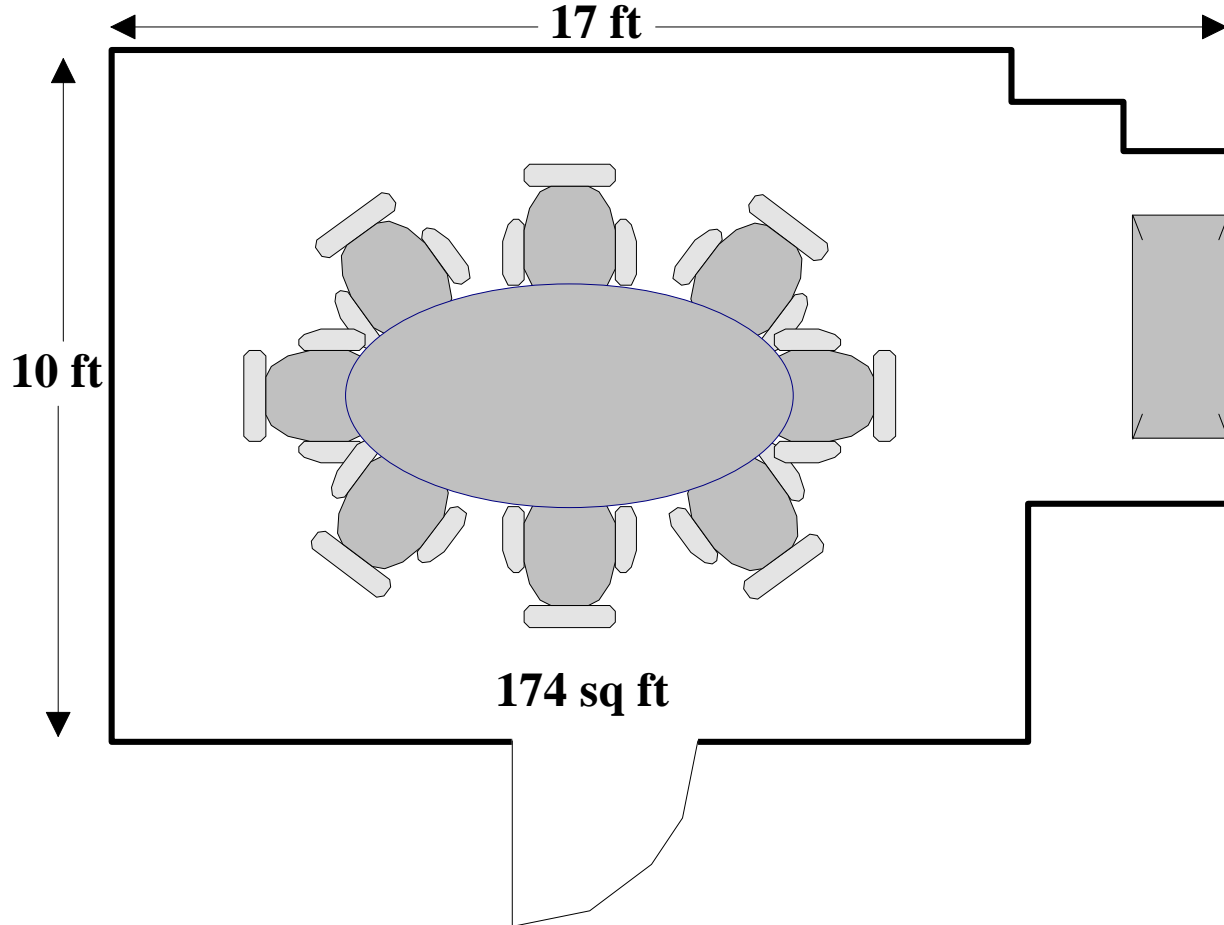

Executive Boardroom

Permanent Boardroom set up for maximum of 8 people