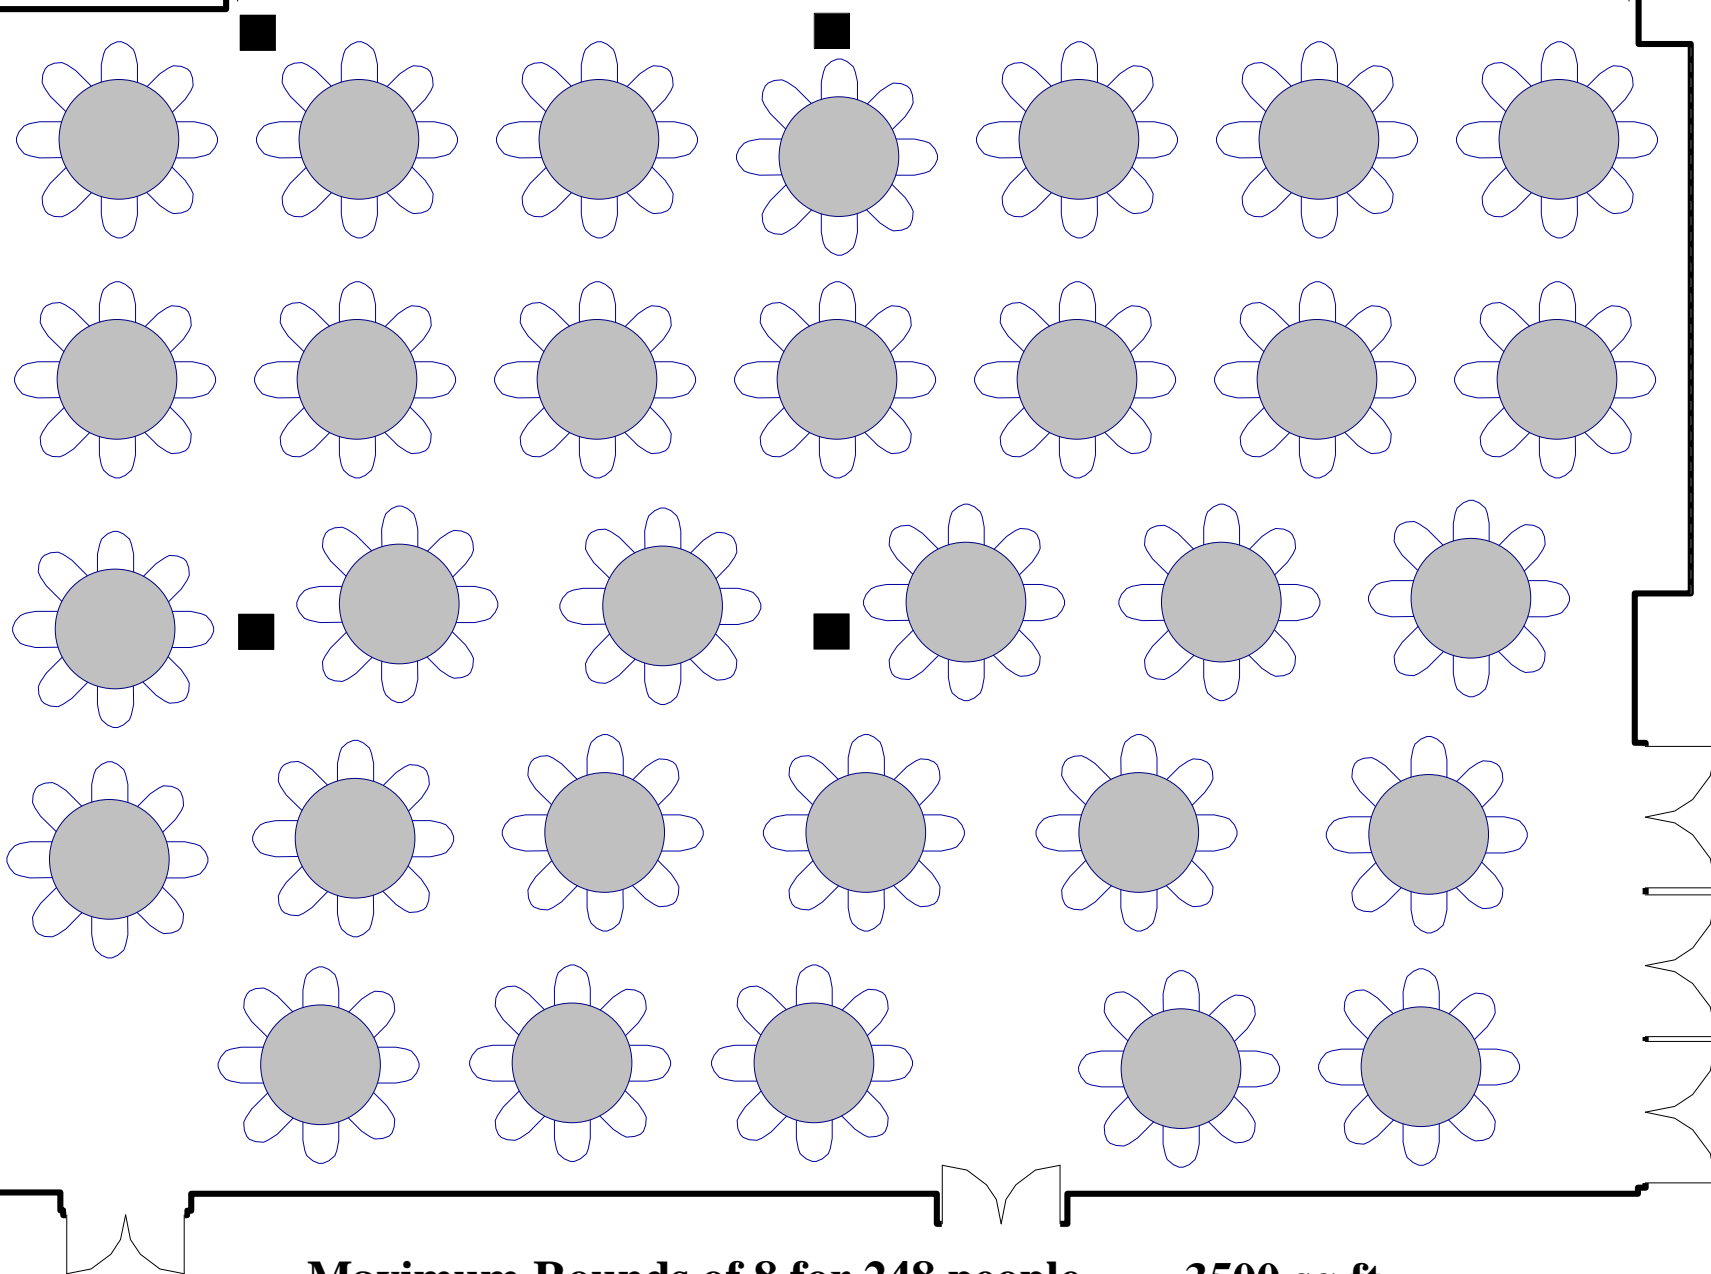

Plaza Ballroom

71 ft

51 ft

Maximum Rounds of 8 for 248 people

3500 sq ft