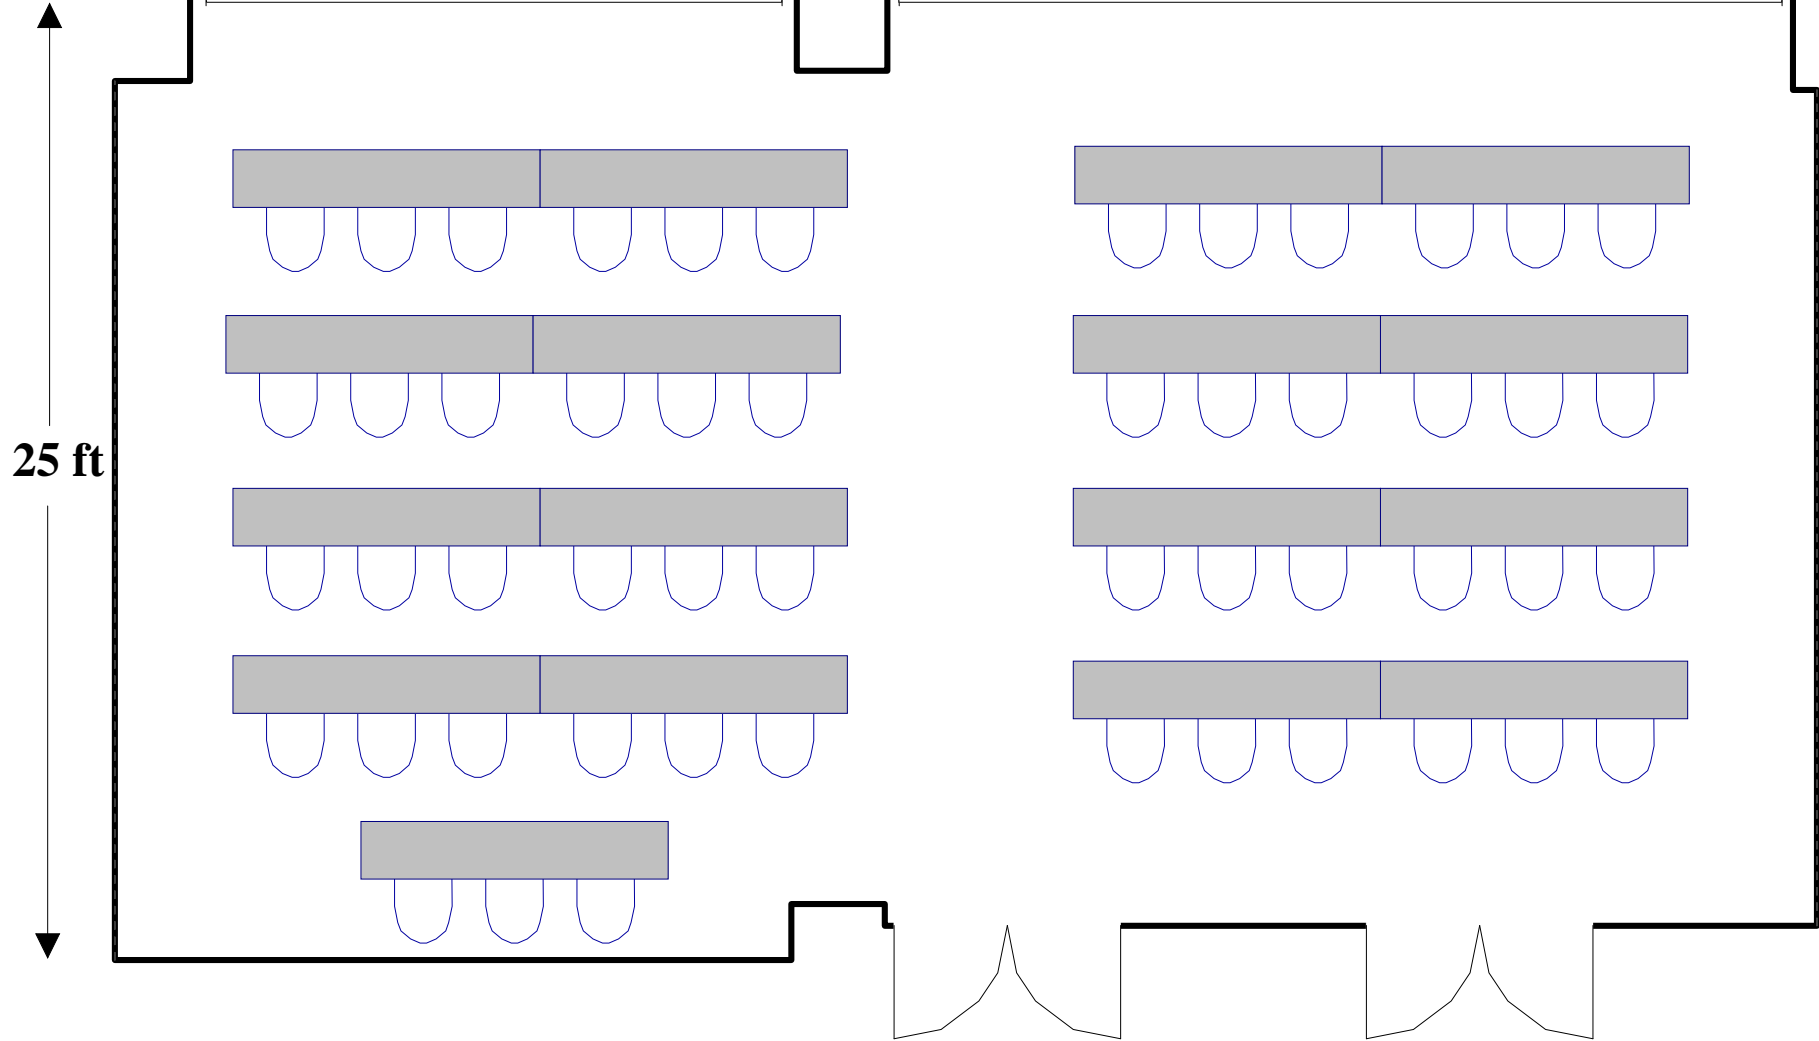

Arbutus

44 ft

25 ft

Maximum Classroom Style for 51 people

1073 sq ft